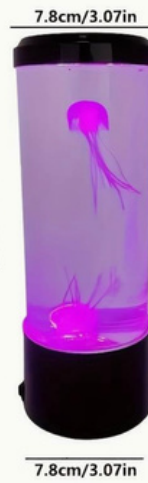

FUN RUN PRIZES

THE MORE DONATIONS YOU GET THE MORE PRIZES YOU EARN

**TOP 3 CLASSES OVERALL GET A
SPECIAL PARTY!**

$25 scented animal Erasers

**$50
Pencil**

**$75
squishies**

$100

Fiber Optec Light up wand

**$200
rubix cube**

**$350
Tiger Stuffy**

$500 lamp

$750

Kodak insta print camera

$1000

any sports team Jersey